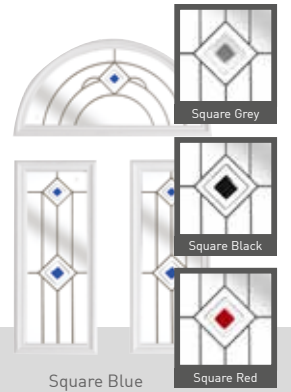

CRL 2.3

CTL7.3

Conway 1 CGB-F

Conway 1 CSB 5.1FT Grey with Grey frame

Conway 3 CTB 12.3 (available blue & green, clear or single colour bevels)

Square Blue

Square Red

Bistrita