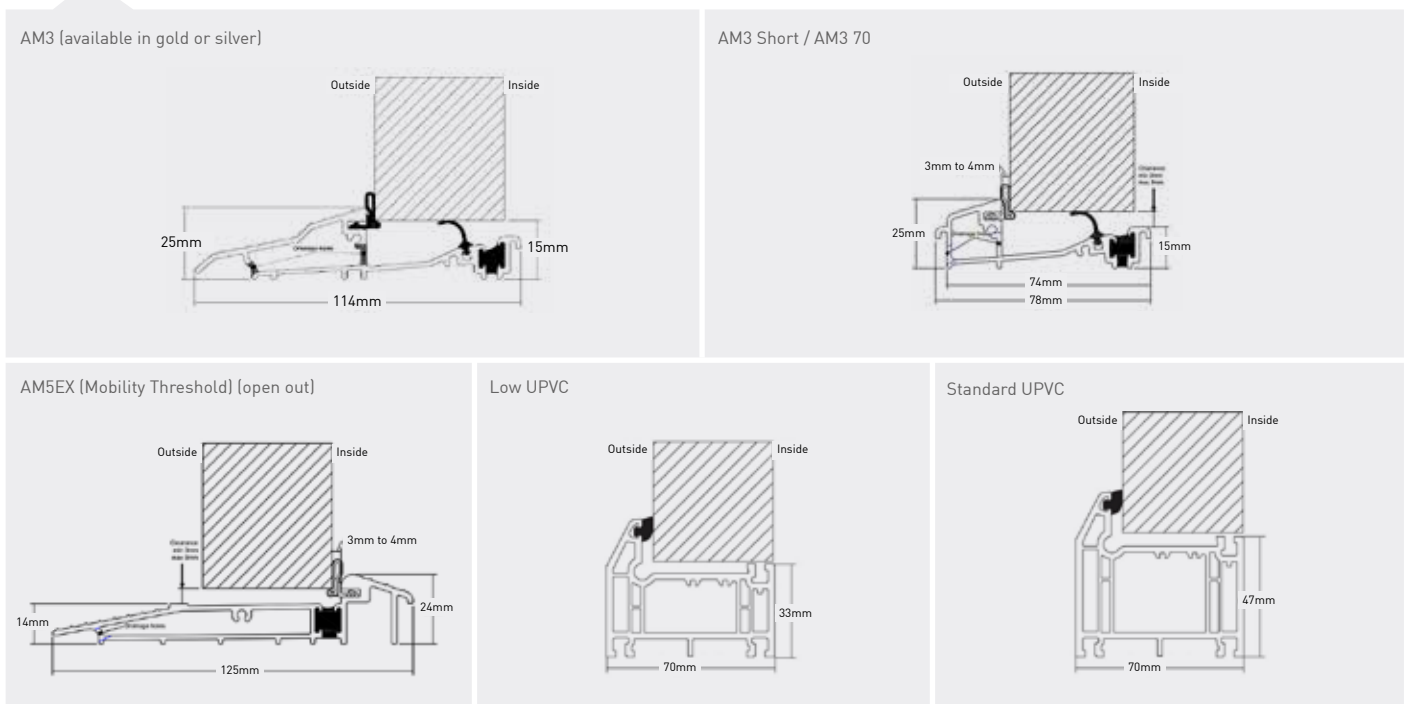

Thresholds

To allow for every circumstance we offer the largest range of door thresholds. All of our Stormguard aluminium thresholds are Part 'M' compliant within the latest Building Regulations for easy access.