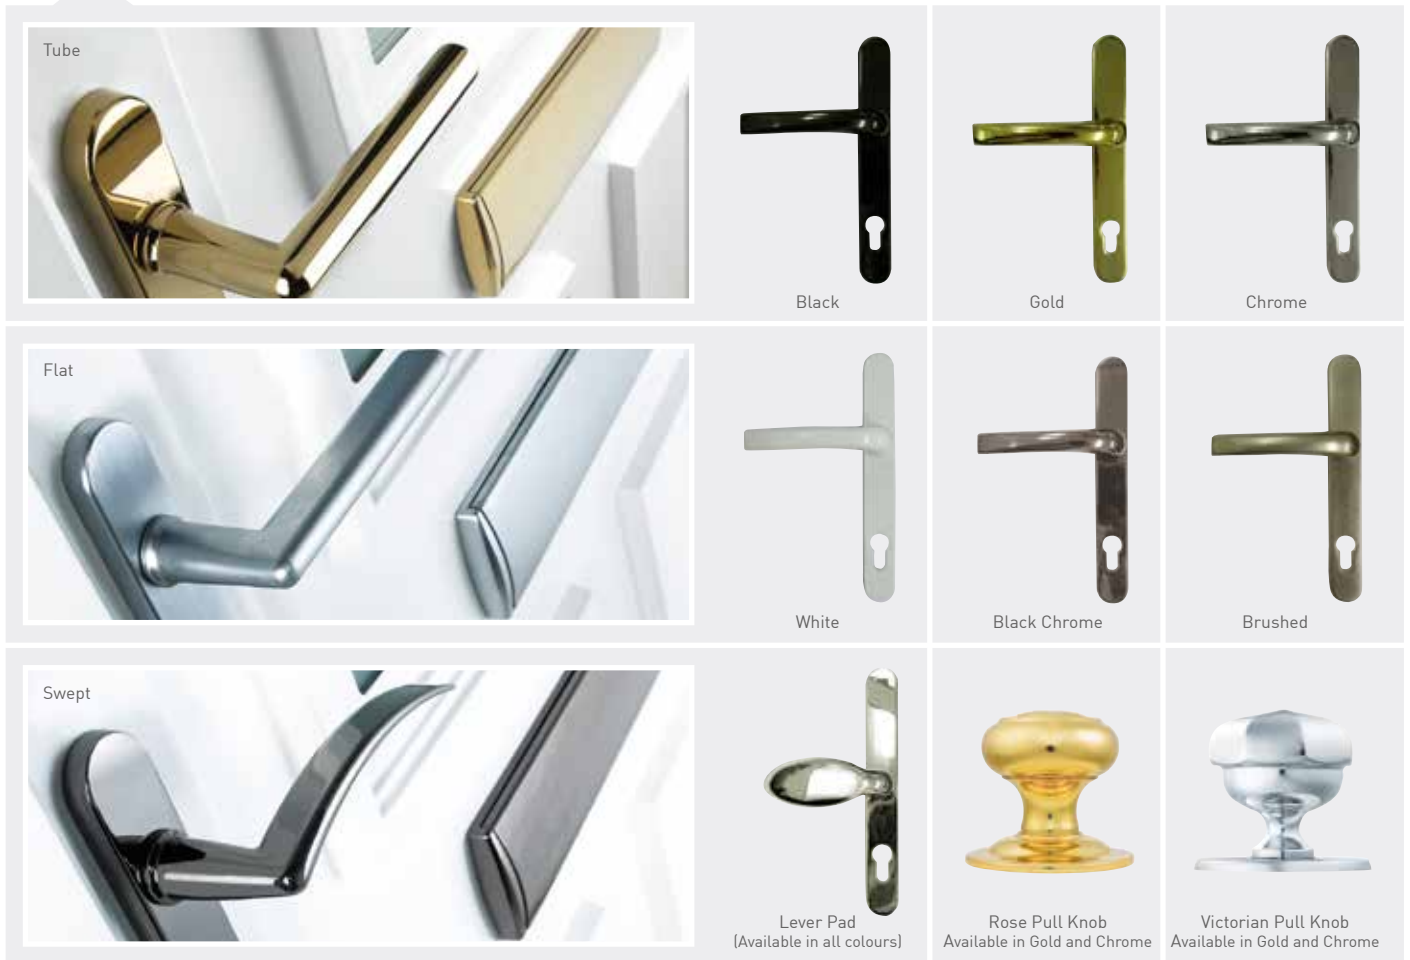

# Letterplates

The first composite door to embrace the stunning Prolinea letterplate. Care instructions included on every letterplate.

# Hinges

Our new slimline, face fixed flag hinge is sleek and modern. It has successfully gone through Pas 23-24 testing.

# Butt hinge

\* Please note, on outward opening doors we fit a pencil butt hinge which is available in white, gold, black and brushed finish.

## Handles

A large range of premium quality handles to complement our doors. Available with a choice of a standard lever or one of the three exclusive options across the whole range of finishes. (N.B split spindle option not available on the exclusive shaped range).