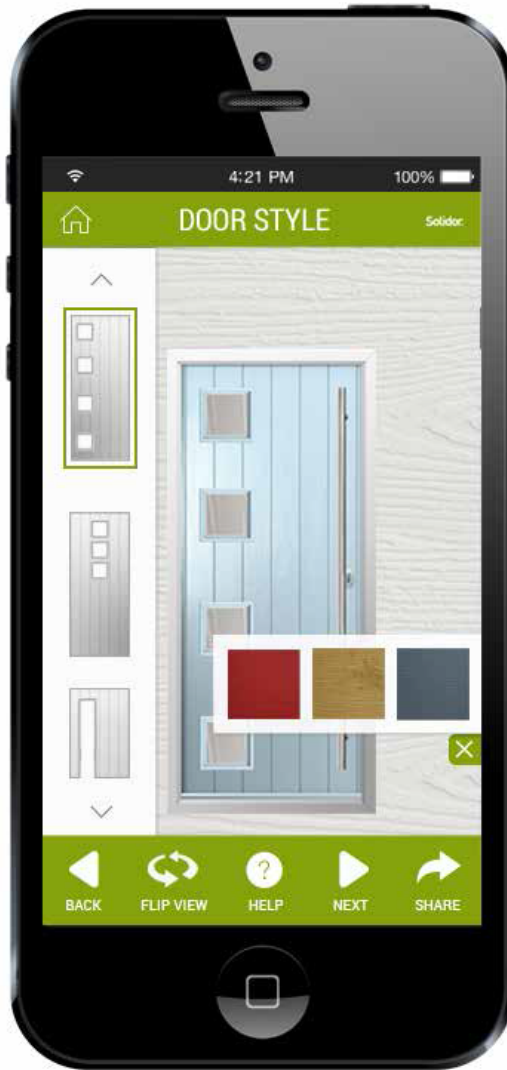

Find your high security, energy efficient composite door, with the NEW Solidor App.

(Available at the appstore)

01373 826935 | [windowshop-southwest.co.uk](http://windowshop-southwest.co.uk)

Sounds like a Solidor.