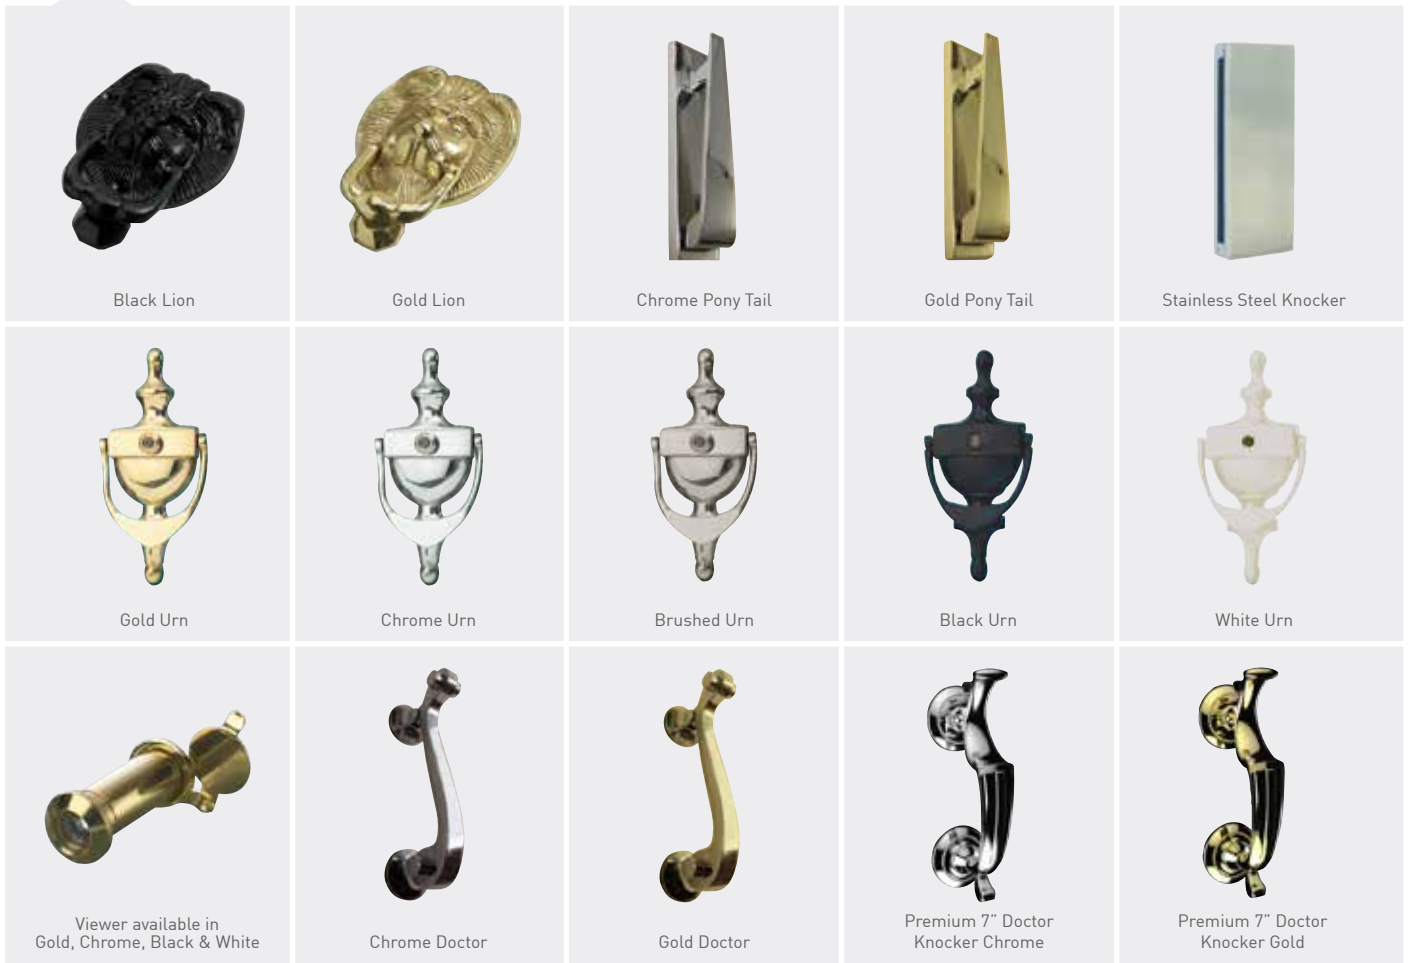

Thornbury

Ludlow

Harlech

Tenby

Nottingham

Available in all of our colour options!

# Accessories

A fine selection of beautiful accessories to perfectly complement your choice of door. Whether modern or traditional you will find an accessory to really make your door stand out.

# Door knockers

Lion Head, Pony Tail, Urn, and Doctor knockers all available in Black, White, Gold, Chrome, Black Chrome, Brushed

# Hinges

Our new slimline, face fixed flag hinge is sleek and modern. It has successfully gone through Pas 23-24 testing.