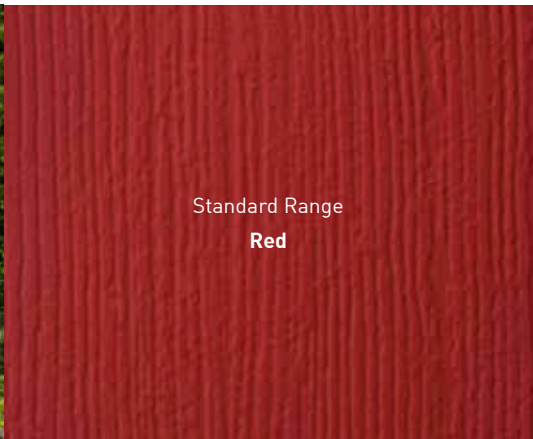

\*Due to the limitations of the lithographic printing process, colour samples may not be an exact match to actual doors.

Premium Range  
Schwarzbraun Black

Standard Range  
Red