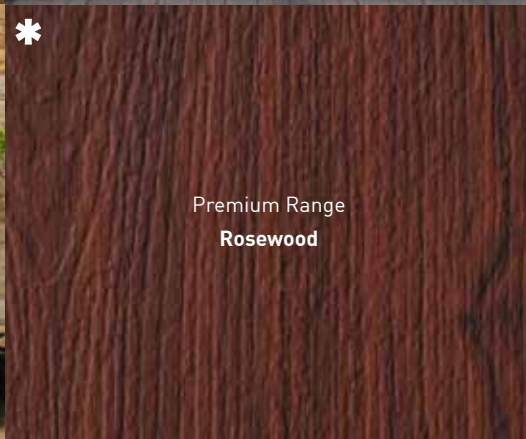

Premium Range  
**Foiled White**

We offer the largest range of colours from stock in the UK. Choose from 18 different frame colour combinations. With Solidor, you can mix and match for example: Chartwell Green on White outer frame with Duck Egg Blue on French Grey door.

Standard Range  
**White**

Premium Range  
**Golden Oak**

Luxury Range  
**Mocha**

Premium Range  
**Rosewood**

Premium Range  
**Cream**