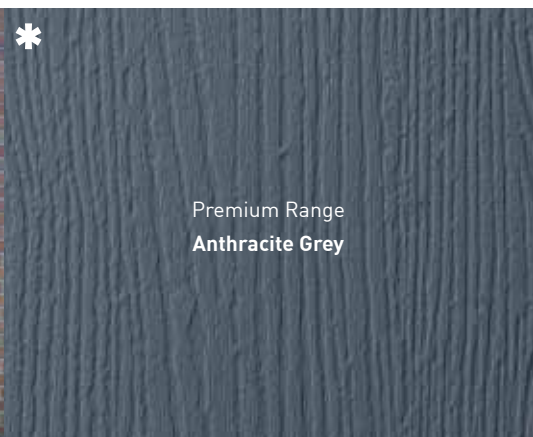

**Plus:**

also available with Schwarzbraun, Grey, Cream, Rosewood & Irish Oak, Chartwell Green, Golden Oak, Foiled White and white matched frames.

\* Available as a door and/or a frame option

Luxury Range  
Rich Aubergine

Luxury Range  
Irish Oak

Premium Range  
Anthracite Grey

Luxury Range  
Chartwell Green

Luxury Range  
French Grey

Standard Range  
**Black**

Standard Range  
**Green**

Standard Range  
**Blue**

Luxury Range  
**Duck Egg Blue**