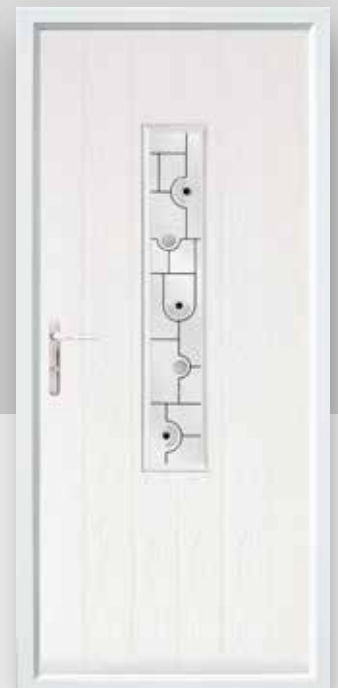

Flint 5 Waikato

*Flint 1 & 3 only